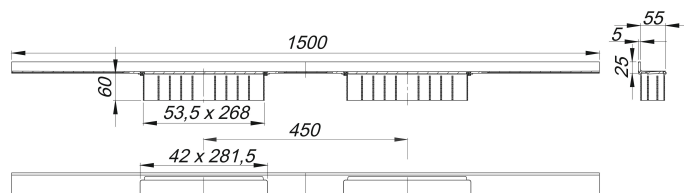

shower channel CeraWall Select Duo polished stainless steel, 1500 mm

Part number: 536129
 GTIN: 4001636536129
 Rebate group: 11

Description:

shower channel CeraWall Select Duo polished stainless steel, 1500 mm
 for installation with drain body DallFlex-Duo, DallFlex-Duo-Plan and DallFlex-Duo vertical.
 Drainage-strip with engineered precision fall, visibly installed at the junction of wall and floor. Suitable for floor and wall finish of 12-24 mm (including adhesive), length can be adjusted by one millimeter.

specification

- two cover plates
- self-adhesive security tape S-3 with cut-resistant stainless steel mesh and sound insulation
- accessories for installation and positioning
- construction and sealing adhesive
- temporary blanking plate with integrated level

material

304 stainless steel, mirror polished

Ordering CeraWall Select Duo:

Please order drain body DallFlex Duo + shower channel CeraWall Select Duo as two separate components.

Spare parts:

535528 cover plate CeraWall Select stainless s