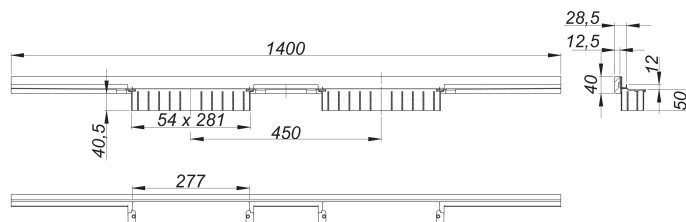

## shower channel CeraWall Individual N Duo, 1400 mm

Part number: 536327  
 GTIN: 4001636536327  
 Rebate group: 11

### Description:

shower channel CeraWall Individual N Duo, 1400 mm  
 for installation with drain body DallFlex Duo, DallFlex Duo Plan and DallFlex Duo vertical.  
 Concealed channel with integrated fall, for installation at the junction of wall and floor.  
 Suitable for natural stone floor and wall finish 24 to 32 mm (including adhesive), length can be adjusted by one millimeter.

#### specification

- self-adhesive security tape S 3 with cut-resistant stainless steel mesh and sound insulation
- accessories for installation and positioning
- scriber template
- temporary blanking plate