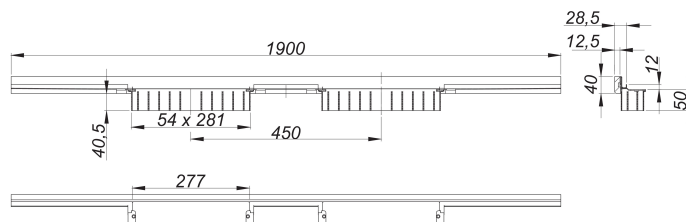

shower channel CeraWall Individual N Duo, 1900 mm

Part number: 536372

GTIN: 4001636536372

Rebate group: 11

Description:

shower channel CeraWall Individual N Duo, 1900 mm

for installation with drain body DallFlex Duo, DallFlex Duo Plan and DallFlex Duo vertical.

Concealed channel with integrated fall, for installation at the junction of wall and floor.

Suitable for natural stone floor and wall finish 24 to 32 mm (including adhesive), length can be adjusted by one millimeter.

specification

- self-adhesive security tape S 3 with cut-resistant stainless steel mesh and sound insulation
- accessories for installation and positioning
- scriber template
- temporary blanking plate

material

304 stainless steel

Ordering CeraWall Individual N Duo:

Please order drain body DallFlex Duo + shower channel CeraWall Individual N Duo + cover plate CeraWall Individual Duo as three separate components.