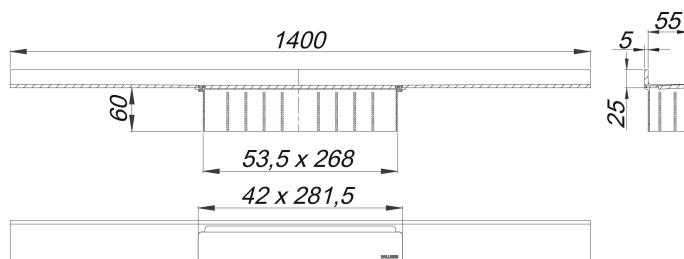

shower channel CeraWall Select polished stainless steel, 1400 mm

Part number: 536426

GTIN: 4001636536426

Rebate group: 11

Description:

shower channel CeraWall Select polished stainless steel, 1400 mm

for installation with drain body DallFlex, DallFlex Plan, DallFlex vertical and shower underlay DallFlex Wall, DallFlex Wall Plan. Drainage-strip with engineered precision fall, visibly installed at the junction of wall and floor. Suitable for floor finish of 10 – 24 mm and wall finish of 12 – 24 mm (including adhesive), length can be adjusted by one millimeter.

specification

- cover plate
- self-adhesive security tape S 3 with cut-resistant stainless steel mesh and sound insulation
- accessories for installation and positioning
- construction and sealing adhesive
- temporary blanking plate

material

304 stainless steel, 5 mm solid, mirror polished, load class K 3 (300 kg)

Ordering CeraWall Select:

Please order drain body DallFlex or shower underlay DallFlex Wall + shower channel CeraWall Select as two components.