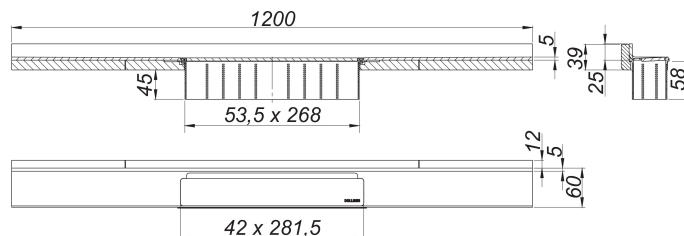

shower channel CeraWall Select N polished stainless steel, 1200 mm

Part number: 536617
 GTIN: 4001636536617
 Rebate group: 11

Description:

shower channel CeraWall Select N polished stainless steel, 1200 mm
 for installation with drain body DallFlex, DallFlex Plan, DallFlex vertical and shower underlay DallFlex Wall, DallFlex Wall Plan.
 Drainage-strip with engineered precision fall, visibly installed at the junction of wall and floor. Suitable for natural stone floor and wall finish 24 – 32 mm (including adhesive), length can be adjusted by one millimeter.

specification

- cover plate
- self-adhesive security tape S 3 with cut-resistant stainless steel mesh and sound insulation
- accessories for installation and positioning
- temporary blanking plate

material

304 stainless steel, 5 mm solid, mirror polished, load class K 3 (300 kg)

Ordering CeraWall Selec N:

Please order drain body DallFlex or shower underlay DallFlex Wall + shower channel CeraWall Select N as two components.