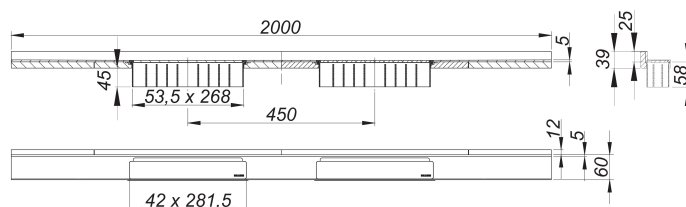

shower channel CeraWall Select N Duo polished stainless steel, 2000 mm

Part number: 536723
 GTIN: 4001636536723
 Rebate group: 11

Description:

shower channel CeraWall Select N Duo polished stainless steel, 2000 mm
 for installation with drain body DallFlex Duo, DallFlex Duo Plan and DallFlex Duo vertical.
 Drainage-strip with engineered precision fall, visibly installed at the junction of wall and floor. Suitable for natural stone floor and wall finish 24 – 32 mm (including adhesive), length can be adjusted by one millimeter.

specification

- two cover plates
- self-adhesive security tape S 3 with cut-resistant stainless steel mesh and sound insulation
- accessories for installation and positioning
- temporary blanking plate with integrated level

material

304 stainless steel, mirror polished

Ordering CeraWall Select N Duo:

Please order drain body DallFlex Duo + shower channel Cerawall Select N Duo as two separate components.