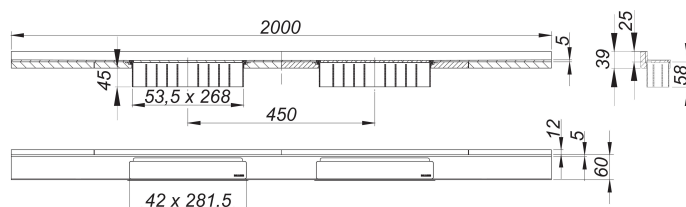

# shower channel CeraWall Select N Duo satin stainless steel, 2000 mm

Part number: 536884  
 GTIN: 4001636536884  
 Rebate group: 11

## Description:

shower channel CeraWall Select N Duo satin stainless steel, 2000 mm

for installation with drain body DallFlex Duo, DallFlex Duo Plan and DallFlex Duo vertical.

Drainage-strip with engineered precision fall, visibly installed at the junction of wall and floor. Suitable for natural stone floor and wall finish 24 – 32 mm (including adhesive), length can be adjusted by one millimeter.

### specification

- two cover plates
- self-adhesive security tape S 3 with cut-resistant stainless steel mesh and sound insulation
- accessories for installation and positioning
- temporary blanking plate with integrated level