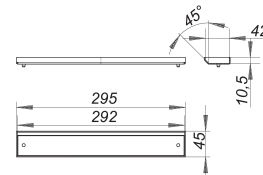

cover plate CeraWall Individual brass matt

Part number: 537041
GTIN: 4001636537041
Rebate group: 11

Description:

cover plate CeraWall Individual brass matt
cover plate for shower channel CeraWall Individual.

material:
304 stainless steel, PVD coating in brass matt
for flooring with unfinished cut edges (e.g. glazed tiles).
Ordering CeraWall Individual:

Please order drain body DallFlex or shower underlay DallFlex Wall + shower channel CeraWall Individual + cover plate as three components.