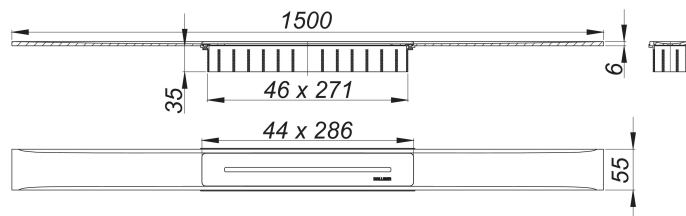

shower channel CeraFloor Select, polished stainless steel, 1500 mm

Part number: 538192

GTIN: 4001636538192

Rebate group: 11

Description:

shower channel CeraFloor Select, polished stainless steel, 1500 mm

for installation with drain body DallFlex, DallFlex Plan, DallFlex vertical and shower underlay DallFlex Floor, DallFlex Floor Plan, DallFlex Wall, DallFlex Wall Plan.

Drainage Strip with engineered precision fall, flush-mounted in the shower area. Suitable for floor finish of 10 – 32 mm and wall finish of 12 – 24 mm (including adhesive), length can be adjusted by one millimeter.

specification

- cover plate
- accessories for installation and positioning
- temporary blanking plate

material

304 stainless steel, 6 mm solid, mirror polished, load class K 3 (300 kg)

Ordering CeraFloor Select: