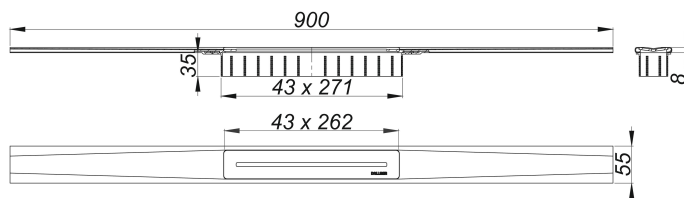

shower channel CeraFloor Pure, 900 mm

Part number: 538208
 GTIN: 4001636538208
 Rebate group: 11

Description:

shower channel CeraFloor Pure, 900 mm

for installation with drain body DallFlex, DallFlex Plan, DallFlex vertical and shower underlay DallFlex Floor, DallFlex Floor Plan, DallFlex Wall, DallFlex Wall Plan.

Drainage Strip with integrated transverse fall, flush-mounted in the shower area.

Suitable for floor finish of 12 – 32 mm and wall finish of 12 – 24 mm (including adhesive), length can be adjusted by one millimeter.

specification

- cover plate
- accessories for installation and positioning
- temporary blanking plate

Material

304 stainless steel, 1,5 mm, load class K 3 (300 kg)

Ordering CeraFloor Pure:

Please order drain body DallFlex or shower underlay DallFlex Floor/Wall + shower channel CeraFloor Pure as two components.