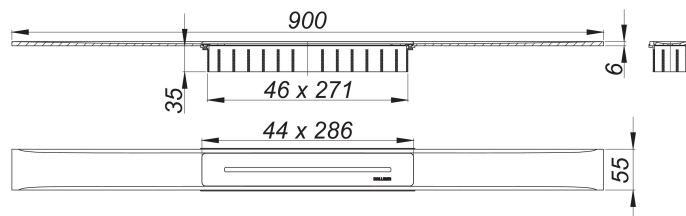

shower channel CeraFloor Select black matt, 900 mm

Part number: 538253
 GTIN: 4001636538253
 Rebate group: 11

Description:

shower channel CeraFloor Select black matt, 900 mm

for installation with drain body DallFlex, DallFlex Plan, DallFlex vertical and shower underlay DallFlex Floor, DallFlex Floor Plan, DallFlex Wall, DallFlex Wall Plan.

Drainage Strip with engineered precision fall, flush-mounted in the shower area. Suitable for floor finish of 10 – 32 mm and wall finish of 12 – 24 mm (including adhesive), length can be adjusted by one millimeter.

specification

- cover plate
- accessories for installation and positioning
- temporary blanking plate

Material

304 stainless steel, 6 mm solid, load class K 3 (300 kg), PVD coating in black matt

Ordering CeraFloor Select: