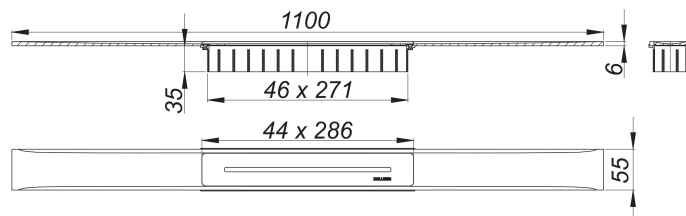

shower channel CeraFloor Select black matt, 1100 mm

Part number: 538284
 GTIN: 4001636538284
 Rebate group: 11

Description:

shower channel CeraFloor Select black matt, 1100 mm

for installation with drain body DallFlex, DallFlex Plan, DallFlex vertical and shower underlay DallFlex Floor, DallFlex Floor Plan, DallFlex Wall, DallFlex Wall Plan.

Drainage Strip with engineered precision fall, flush-mounted in the shower area. Suitable for floor finish of 10 – 32 mm and wall finish of 12 – 24 mm (including adhesive), length can be adjusted by one millimeter.

specification

- cover plate
- accessories for installation and positioning
- temporary blanking plate

Material

304 stainless steel, 6 mm solid, load class K 3 (300 kg), PVD coating in black matt

Ordering CeraFloor Select: