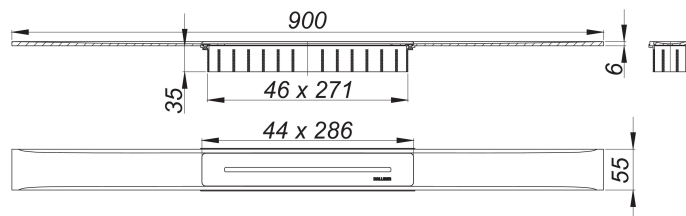

## shower channel CeraFloor Select red gold matt, 900 mm

Part number: 538321  
 GTIN: 4001636538321  
 Rebate group: 11

### Description:

shower channel CeraFloor Select red gold matt, 900 mm

for installation with drain body DallFlex, DallFlex Plan, DallFlex vertical and shower underlay DallFlex Floor, DallFlex Floor Plan, DallFlex Wall, DallFlex Wall Plan.

Drainage Strip with engineered precision fall, flush-mounted in the shower area. Suitable for floor finish of 10 – 32 mm and wall finish of 12 – 24 mm (including adhesive), length can be adjusted by one millimeter.

specification

- cover plate
- accessories for installation and positioning
- temporary blanking plate

Material

304 stainless steel, 6 mm solid, load class K 3 (300 kg), PVD coating in red gold matt

Ordering CeraFloor Select: