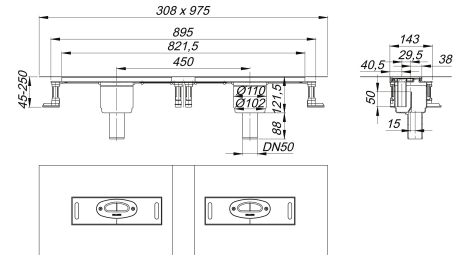

drain body DallFlex Duo vertical, DN 50

Part number: 539083
 GTIN: 4001636539083
 Rebate group: 11

Description:

drain body DallFlex Duo vertical, DN 50
 conforming to DIN EN 1253
 for installation with shower channels CeraWall Duo.
 two drain bodies, two outlets DN 50 vertical

specification

- integrated anchors for extra grip in the screed
- flexible sealing collar for secure bonding of under-tile waterproofing
- accessories for sound insulated installation
- sound absorbing and height adjustable levelling legs
- removable trap insert, 50 mm water seal (conforming to DIN EN 1253)
- temporary blanking plate

material

polypropylene

Flow rates tested to DIN EN 1253:

Nominal diameter	Product standard	Min. flow rate according to norm	Water level according to norm	Flow rate at water level 10 mm	Flow rate at water level 20 mm
DN 50	DIN EN 1253	0.80 l/s	20.00 mm	1.20 l/s	2.35 l/s

Spare parts:

539328 trap insert DallFlex vertical