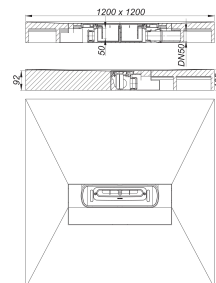

shower underlay DallFlex Compact, DN 50, 1,2 x 1,2 m

Part number: 540225
GTIN: 4001636540225
Rebate group: 11

Description:

shower underlay DallFlex Compact, DN 50, 1,2 x 1,2 m
with drain point positioned centrally for installation with Zentrix, CeraNiveau and CeraFrame shower channels.
Outlet DN 50 horizontal, can be positioned on three sides without tools, with ball-joint, adjustable 0 – 15 degrees

specification

- DallFlex drain body system as per DIN EN 1253
- flexible sealing collar for secure bonding of under-tile waterproofing
- removable trap insert, 50 mm water seal (conforming to DIN EN 1253)
- temporary blanking plate
- suitable for wheelchairs if tile size > 5 x 5 cm

material

expanded polystyrene (EPS), top side reinforced with glass fibre fabric and lined with waterproof fleece; drain body made of highly impact-resistant polypropylene

Spare parts:

535504 trap insert DallFlex