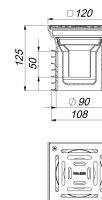

floor drain PRONTO K, secured, DN 100, 120 x 120 mm

Part number: 700391
 GTIN: 4001636700391
 Rebate group: 3

Description:

floor drain PRONTO K, secured, DN 100, 120 x 120 mm
 pushes into a pipe, for floor constructions without a waterproofing membrane

specification

- trap insert removable for cleaning, 50 mm water seal
- flexible sealing ribs

material

polypropylene/rubber/TPE
 frame polypropylene, 120 x 120 mm
 grate 304 stainless steel, 115 x 115 mm, secured, class K 3 (300 kg)

Flow rates tested to DIN EN 1253:

Nominal diameter	Product standard	Min. flow rate according to norm	Water level according to norm
DN 100	DIN EN 1253	1.40 l/s	20.00 mm

Spare parts:

501097 grate EN 115, 115 x 115 mm, secured, wi