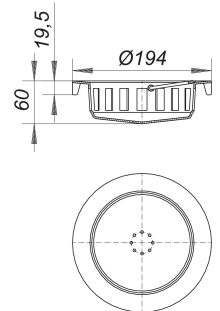

## bucket for 605, 606, 615 and 616

Part number: 864918  
GTIN: 4001636864918  
Rebate group: 3

### Description:

bucket for 605, 606, 615 and 616  
for yard drain types 605, 606, 615 and 616