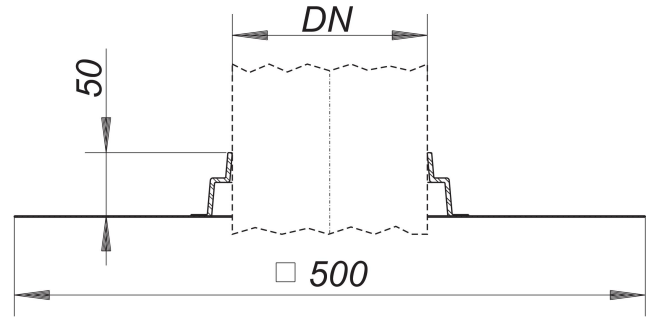

## pipe sleeve Tisto, DN 150

Part number: 893093  
GTIN: 4001636893093  
Rebate group: 4

### Description:

pipe sleeve Tisto, DN 150  
seals around a pipe where it penetrates a slab  
with integral Tisto membrane collar, 500 x 500 mm