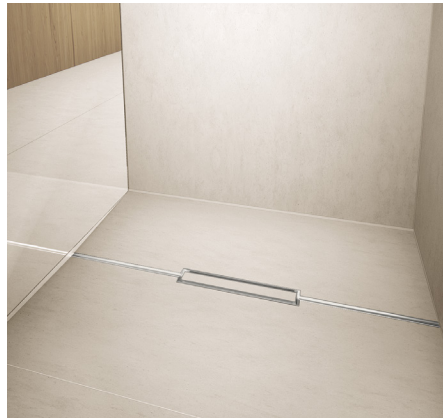

Solid and high-quality

CeraWall Individual*

Discreet and customisable

CeraWall Pure

Affordable and functional

For in-floor and front-of-wall installation

CeraFloor Select*

Solid and high-grade

Elegant and design-oriented

CeraFrame Individual

Flexible and customisable

CeraFrame Liquid

Elegant and harmonious

Cleaning couldn't be simpler

- Completely removable odour trap for easy and thorough cleaning
- Easy and direct access to the drain area
- No concealed dirt-traps thanks to the flush-mounted and exposed water path

DallFlex shower channels: individuality as the standard

Stylistic and functional –
the fitting shower channel
for every need.

Our versatile shower channel systems stand for excellence across the board, and create bathrooms without limits. The basis lies in our DallFlex drain bodies, which are individually combined with the fitting shower channel. Easiest care included: the shower channel is simply wiped off and dirt is rinsed directly off of the completely removable odour trap. Front-of-wall or in-floor installation? Our system, with CeraWall, CeraFloor, and Compact, guarantees a level of variety and flexibility in every area of application that no other drainage system to date can offer. Always according to your needs.

Do you need something more exclusive?
Select comprises accentuated premium models made of solid stainless steel.

Do you value individual design freedom?
Our Individual line stands for customisable shower channels that are virtually invisible.