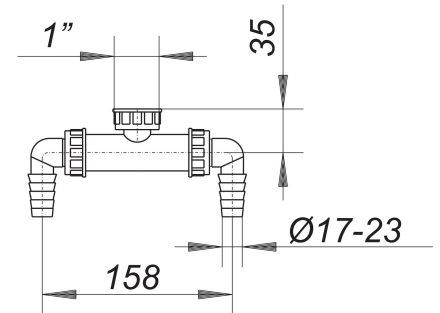

## washing machine manifold 1"

Part number: 140128  
GTIN: 4001636140128  
Rebate group: 1

### Description:

washing machine manifold 1"  
used with washing machine trap type 400 to connect dishwasher and washing machine

specification:

- built-in cross flow preventors
- 2 hose connectors

### Spare parts:

130730 washing machine or dishwasher trap type