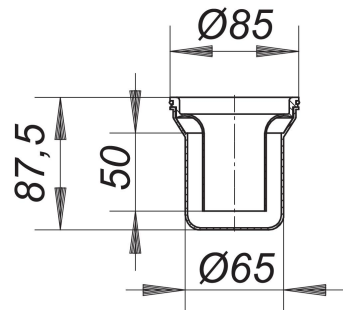

## trap insert ORIO built 2004 - May 2010

Part number: 160966  
GTIN: 4001636160966  
Rebate group: 1

### Description:

trap insert ORIO built 2004 - May 2010

spare part for:

- shower drain bodies ORIO and ORIO V manufactured between 2004 to may 2010
- floor drains 30 N/32 N
- floor drains 30/32 ERP 12
- shower drains 48 KE/49 KE