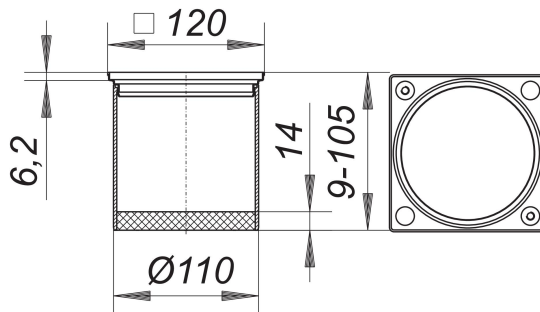

## frame ECS 12, 316 stainless steel, 120 x 120 mm

Part number: 495389  
GTIN: 4001636495389  
Rebate group: 3

### Description:

frame ECS 12, 316 stainless steel, 120 x 120 mm  
used with floor drain types 40, 42 and 46, balcony drain body types 83 and 84,  
frame 304 or 316L stainless steel, 120 x 120 mm, with threaded inserts,  
spigot ABS, extendable with DN 100 plastic pipe