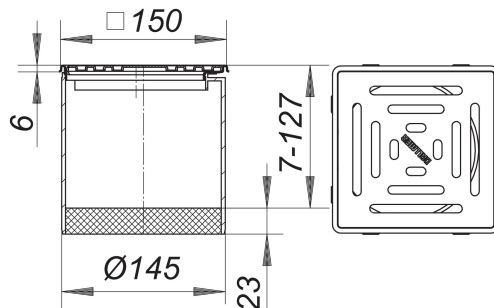

grating VEC 15, laterally adjustable, 150 x 150 mm

Part number: 500151
GTIN: 4001636500151
Rebate group: 3

Description:

grating VEC 15, laterally adjustable, 150 x 150 mm
used with floor drains type 54, 55, 57, 58, 61 and 61/1
spigot polypropylene, frame 304 stainless steel, 150 x 150 mm, +/- 15 mm lateral adjustment
grate 304 stainless steel, load class K 3 (300 kg)