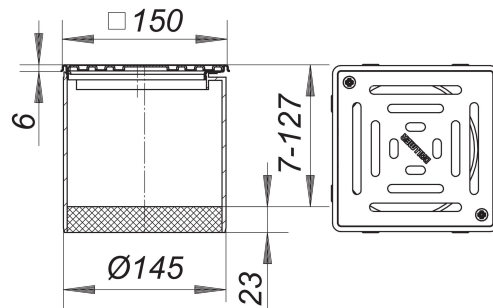

## grating VEN 15, laterally adjustable, secured, 150 x 150 mm

Part number: 500243  
GTIN: 4001636500243  
Rebate group: 3

### Description:

grating VEN 15, laterally adjustable, secured, 150 x 150 mm  
used with floor drains type 54, 55, 57, 58, 61 and 61/1  
spigot polypropylene, frame 304 stainless steel, 150 x 150 mm, +/- 15 mm lateral adjustment  
grate 304 stainless steel, secured, load class K 3 (300 kg)