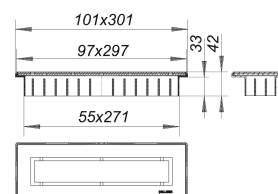

shower channel CeraNiveau satin stainless steel

Part number: 511362
GTIN: 4001636511362
Rebate group: 11

Description:

shower channel CeraNiveau satin stainless steel
for installation with drain body DallFlex, DallFlex Plan, DallFlex vertical and shower underlay DallFlex Compact, DallFlex Compact Plan.
height adjustable 11 to 38 mm with +/- 16 mm adjustment lengthways,
and +/- 6 mm in lateral direction, spigot ABS, frame 304 stainless steel, 300 x 100 mm
grate 304 stainless steel satin finished, load class K 3 (300 kg)
Ordering shower channel CeraNiveau:

Please order drain body DallFlex or shower underlay DallFlex Compact + shower channel CeraNiveau.

Spare parts: