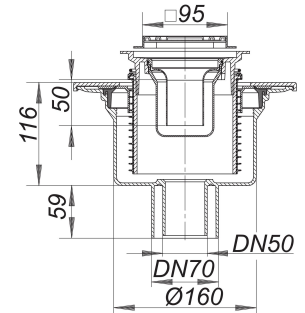

floor drain CIRCO V.2, DN 50/DN 70, 100 x 100 mm

Part number: 513571
 GTIN: 4001636513571
 Rebate group: 5

Description:

floor drain CIRCO V.2, DN 50/DN 70, 100 x 100 mm
 conforming to DIN EN 1253
 only for use with CeraBoard shower underlays
 outlet DN 50/DN 70 vertical

specification:

- lateral adjustable inner casing (+/- 15 mm) for connecting CeraBoard
- height adjustable levelling legs
- threaded valve
- removable trap insert, 50 mm water seal
- temporary blanking plate and assembly key

material:

polypropylene,
 grate 304 stainless steel, load class K 3 (300 kg)
 frame ABS, 100 x 100 mm
 Fire protection system 1 (Part No. 515018) applicable.

Flow rates tested to DIN EN 1253:

Nominal diameter	Product standard	Min. flow rate according to norm	Water level according to norm
DN 50	DIN EN 1253	0.80 l/s	20.00 mm
DN 70	DIN EN 1253	0.80 l/s	20.00 mm

Spare parts:

495716 frame CK 10, 100 x 100 mm