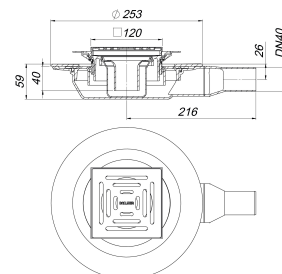

## floor drain CIRCOPlan 40.1, DN 40, 120 x 120 mm

Part number: 513816

GTIN: 4001636513816

Rebate group: 5

### Description:

floor drain CIRCOPlan 40.1, DN 40, 120 x 120 mm  
conforming to DIN EN 1253 (approval)  
only for use with CeraBoard shower underlays  
outlet DN 40 horizontal

specification:

- lateral adjustable inner casing (+/- 15 mm) for connecting CeraBoard
- removable trap insert, 40 mm water seal
- temporary blanking plate and assembly key

material:

polypropylene,  
grate 304 stainless steel, load class K 3 (300 kg)  
frame ABS, 120 x 120 mm

### Flow rates tested to DIN EN 1253:

Nominal diameter	Product standard	Min. flow rate according to norm	Water level according to norm
DN 40	DIN EN 1253	0.60 l/s	20.00 mm