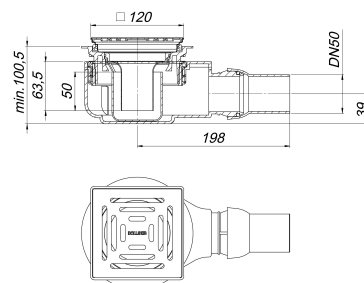

## floor drain CeraBoard CS 12, DN 50, 120 x 120 mm

Part number: 514431  
 GTIN: 4001636514431  
 Rebate group: 5

### Description:

floor drain CeraBoard CS 12, DN 50, 120 x 120 mm  
 conforming to DIN EN 1253  
 only for use with CeraBoard shower underlays

#### Specification:

- threaded valve
- removable trap insert, 50 mm water seal
- temporary blanking plate and assembly key

#### Material:

polypropylene,  
 grate 304 stainless steel, load class K 3 (300 kg)

outlet DN 50 horizontal, frame 304 stainless steel, 120 x 120 mm