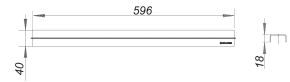

## cover plate CeraLine Standard, 600 mm

---

Part number: 520524  
GTIN: 4001636520524  
Rebate group: 8

---

---

### Description:

cover plate CeraLine Standard, 600 mm

Cover plate for all CeraLine channels, suitable for all tile, stone finishes 2 – 16 mm (incl. adhesive), 40 mm wide

material

304 stainless steel, load class K 3 (300 kg)