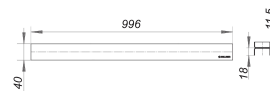

## cover plate CeraLine Individual, 1000 mm

---

Part number: 520760

GTIN: 4001636520760

Rebate group: 8

---

---

### Description:

cover plate CeraLine Individual, 1000 mm

Cover plate for all CeraLine channels, with recess for customer's individual floor finish, suitable for all tile, stone finishes 16–30-mm (incl. adhesive), 40-mm wide