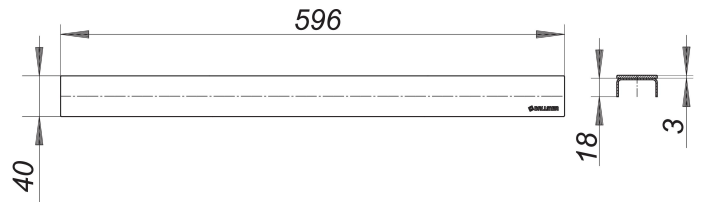

cover plate CeraLine red gold matt, 600 mm

Part number: 527271
GTIN: 4001636527271
Rebate group: 8

Description:

cover plate CeraLine red gold matt, 600 mm
Cover plate for all CeraLine channels, suitable for all tile, stone finishes 5 – 19 mm (incl. adhesive), 40 mm wide

material
304 stainless steel, 3 mm veneer, PVD coating in red gold matt, load class K 3 (300 kg)