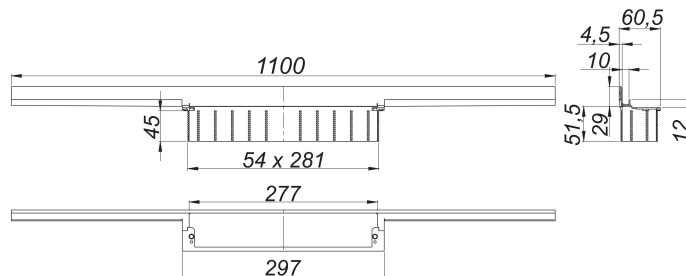

## shower channel CeraWall Individual, 1100 mm

Part number: 535221  
 GTIN: 4001636535221  
 Rebate group: 11

### Description:

shower channel CeraWall Individual, 1100 mm

for installation with drain body DallFlex, DallFlex Plan, DallFlex vertical and shower underlay DallFlex Wall, DallFlex Wall Plan.

Concealed channel with integrated fall, for installation at the junction of wall and floor. Suitable for floor and wall finish of 12 – 24 mm (including adhesive), length can be adjusted by one millimeter.

#### specification

- self-adhesive security tape S 3 with cut-resistant stainless steel mesh and sound insulation
- accessories for installation and positioning
- scriber template
- construction and sealing adhesive
- temporary blanking plate