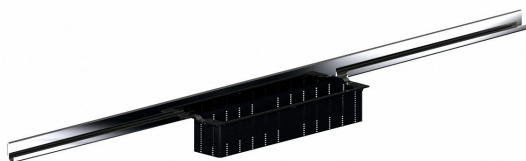

## shower channel CeraWall Individual, 1100 mm

Part number: 535221  
 GTIN: 4001636535221  
 Rebate group: 11

### Description:

shower channel CeraWall Individual, 1100 mm

for installation with drain body DallFlex, DallFlex Plan, DallFlex vertical and shower underlay DallFlex Wall, DallFlex Wall Plan.

Concealed channel with integrated fall, for installation at the junction of wall and floor. Suitable for floor and wall finish of 12 – 24 mm (including adhesive), length can be adjusted by one millimeter.

#### specification

- self-adhesive security tape S 3 with cut-resistant stainless steel mesh and sound insulation
- accessories for installation and positioning
- scriber template
- construction and sealing adhesive
- temporary blanking plate

#### material

304 stainless steel