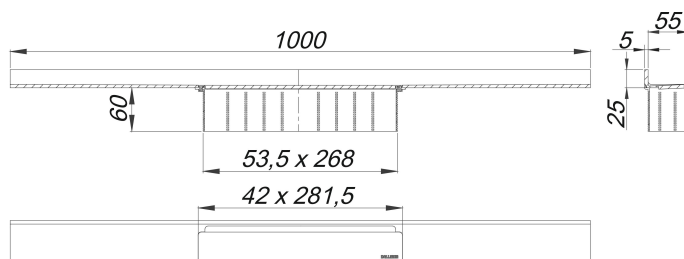

## shower channel CeraWall Select black matt, 1000 mm

Part number: 535313  
 GTIN: 4001636535313  
 Rebate group: 11

### Description:

shower channel CeraWall Select black matt, 1000 mm

for installation with drain body DallFlex, DallFlex Plan, DallFlex vertical and shower underlay DallFlex Wall, DallFlex Wall Plan. Drainage-strip with engineered precision fall, visibly installed at the junction of wall and floor. Suitable for floor finish of 10 – 24 mm and wall finish of 12 – 24 mm (including adhesive), length can be adjusted by one millimeter.

#### specification

- cover plate
- self-adhesive security tape S 3 with cut-resistant stainless steel mesh and sound insulation
- accessories for installation and positioning
- construction and sealing adhesive
- temporary blanking plate

#### Material

304 stainless steel, 5 mm solid, load class K 3 (300 kg), PVD coating in black matt