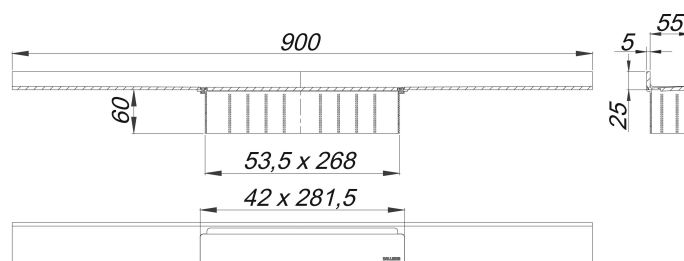

## shower channel CeraWall Select red gold matt, 900 mm

Part number: 535351  
 GTIN: 4001636535351  
 Rebate group: 11

### Description:

shower channel CeraWall Select red gold matt, 900 mm

for installation with drain body DallFlex, DallFlex Plan, DallFlex vertical and shower underlay DallFlex Wall, DallFlex Wall Plan. Drainage-strip with engineered precision fall, visibly installed at the junction of wall and floor. Suitable for floor finish of 10 – 24 mm and wall finish of 12 – 24 mm (including adhesive), length can be adjusted by one millimeter.

#### specification

- cover plate
- self-adhesive security tape S 3 with cut-resistant stainless steel mesh and sound insulation
- accessories for installation and positioning
- construction and sealing adhesive
- temporary blanking plate

#### Material

304 stainless steel, 5 mm solid, load class K 3 (300 kg), PVD coating in red gold matt