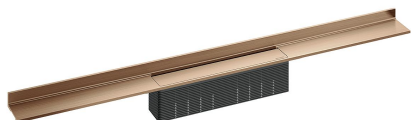

## shower channel CeraWall Select red gold matt, 900 mm

Part number: 535351  
 GTIN: 4001636535351  
 Rebate group: 11

### Description:

shower channel CeraWall Select red gold matt, 900 mm

for installation with drain body DallFlex, DallFlex Plan, DallFlex vertical and shower underlay DallFlex Wall, DallFlex Wall Plan. Drainage-strip with engineered precision fall, visibly installed at the junction of wall and floor. Suitable for floor finish of 10 – 24 mm and wall finish of 12 – 24 mm (including adhesive), length can be adjusted by one millimeter.

#### specification

- cover plate
- self-adhesive security tape S 3 with cut-resistant stainless steel mesh and sound insulation
- accessories for installation and positioning
- construction and sealing adhesive
- temporary blanking plate

#### Material

304 stainless steel, 5 mm solid, load class K 3 (300 kg), PVD coating in red gold matt