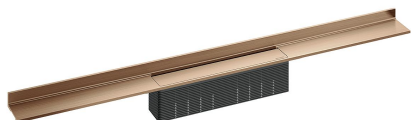

shower channel CeraWall Select red gold matt, 1000 mm

Part number: 535368
 GTIN: 4001636535368
 Rebate group: 11

Description:

shower channel CeraWall Select red gold matt, 1000 mm

for installation with drain body DallFlex, DallFlex Plan, DallFlex vertical and shower underlay DallFlex Wall, DallFlex Wall Plan. Drainage-strip with engineered precision fall, visibly installed at the junction of wall and floor. Suitable for floor finish of 10 – 24 mm and wall finish of 12 – 24 mm (including adhesive), length can be adjusted by one millimeter.

specification

- cover plate
- self-adhesive security tape S 3 with cut-resistant stainless steel mesh and sound insulation
- accessories for installation and positioning
- construction and sealing adhesive
- temporary blanking plate

Material

304 stainless steel, 5 mm solid, load class K 3 (300 kg), PVD coating in red gold matt

Ordering CeraWall Select:

Please order drain body DallFlex or shower underlay DallFlex Wall + shower channel CeraWall Select as two components.