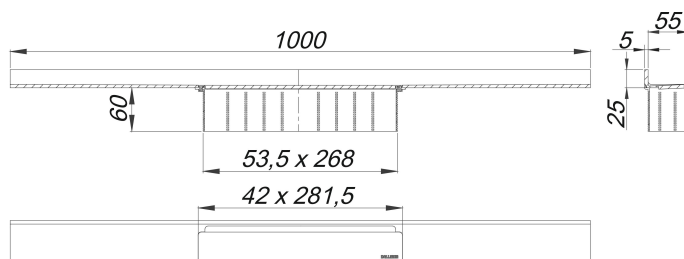

shower channel CeraWall Select red gold matt, 1000 mm

Part number: 535368
 GTIN: 4001636535368
 Rebate group: 11

Description:

shower channel CeraWall Select red gold matt, 1000 mm

for installation with drain body DallFlex, DallFlex Plan, DallFlex vertical and shower underlay DallFlex Wall, DallFlex Wall Plan. Drainage-strip with engineered precision fall, visibly installed at the junction of wall and floor. Suitable for floor finish of 10 – 24 mm and wall finish of 12 – 24 mm (including adhesive), length can be adjusted by one millimeter.

specification

- cover plate
- self-adhesive security tape S 3 with cut-resistant stainless steel mesh and sound insulation
- accessories for installation and positioning
- construction and sealing adhesive
- temporary blanking plate

Material

304 stainless steel, 5 mm solid, load class K 3 (300 kg), PVD coating in red gold matt

Ordering CeraWall Select:

Please order drain body DallFlex or shower underlay DallFlex Wall + shower channel CeraWall Select as two components.