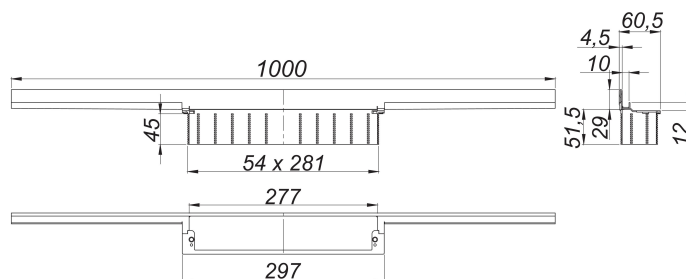

shower channel CeraWall Individual black matt, 1000 mm

Part number: 535634
 GTIN: 4001636535634
 Rebate group: 11

Description:

shower channel CeraWall Individual black matt, 1000 mm
 for installation with drain body DallFlex, DallFlex Plan, DallFlex vertical and shower underlay DallFlex Wall, DallFlex Wall Plan.
 Concealed channel with integrated fall, for installation at the junction of wall and floor. Suitable for floor and wall finish of 12 – 24 mm (including adhesive), length can be adjusted by one millimeter.

specification

- self-adhesive security tape S 3 with cut-resistant stainless steel mesh and sound insulation
- accessories for installation and positioning
- scriber template
- construction and sealing adhesive
- temporary blanking plate

Material

304 stainless steel, PVD coating in black matt

Ordering CeraWall Individual:

Please order drain body DallFlex or shower underlay DallFlex Wall + shower channel CeraWall Individual + cover plate as three components.

Spare parts:

535788