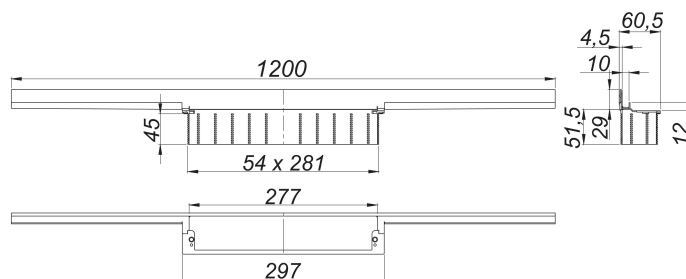

shower channel CeraWall Individual black matt, 1200 mm

Part number: 535658
 GTIN: 4001636535658
 Rebate group: 11

Description:

shower channel CeraWall Individual black matt, 1200 mm
 for installation with drain body DallFlex, DallFlex Plan, DallFlex vertical and shower underlay DallFlex Wall, DallFlex Wall Plan.
 Concealed channel with integrated fall, for installation at the junction of wall and floor. Suitable for floor and wall finish of 12 – 24 mm (including adhesive), length can be adjusted by one millimeter.

specification

- self-adhesive security tape S 3 with cut-resistant stainless steel mesh and sound insulation
- accessories for installation and positioning
- scriber template
- construction and sealing adhesive
- temporary blanking plate

Material

304 stainless steel, PVD coating in black matt

Ordering CeraWall Individual:

Please order drain body DallFlex or shower underlay DallFlex Wall + shower channel CeraWall Individual + cover plate as three components.

Spare parts:

535788