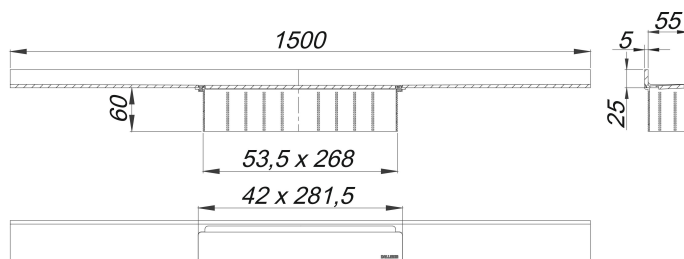

## shower channel CeraWall Select satin stainless steel, 1500 mm

Part number: 536471  
 GTIN: 4001636536471  
 Rebate group: 11

### Description:

shower channel CeraWall Select satin stainless steel, 1500 mm

for installation with drain body DallFlex, DallFlex Plan, DallFlex vertical and shower underlay DallFlex Wall, DallFlex Wall Plan. Drainage-strip with engineered precision fall, visibly installed at the junction of wall and floor. Suitable for floor finish of 10 – 24 mm and wall finish of 12 – 24 mm (including adhesive), length can be adjusted by one millimeter.

#### specification

- cover plate
- self-adhesive security tape S 3 with cut-resistant stainless steel mesh and sound insulation
- accessories for installation and positioning
- temporary blanking plate

#### material

304 stainless steel, 5 mm solid, satin finished, load class K 3 (300 kg)