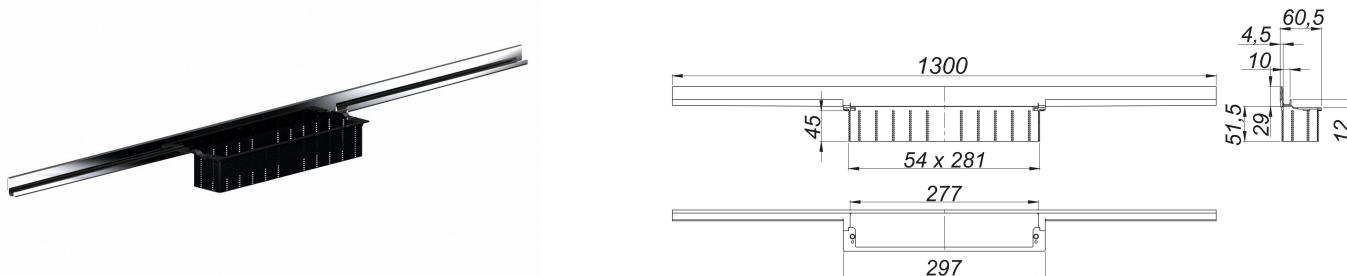

shower channel CeraWall Individual, 1300 mm

Part number: 536518
 GTIN: 4001636536518
 Rebate group: 11

Description:

shower channel CeraWall Individual, 1300 mm

for installation with drain body DallFlex, DallFlex Plan, DallFlex vertical and shower underlay DallFlex Wall, DallFlex Wall Plan.

Concealed channel with integrated fall, for installation at the junction of wall and floor. Suitable for floor and wall finish of 12 – 24 mm (including adhesive), length can be adjusted by one millimeter.

specification

- self-adhesive security tape S 3 with cut-resistant stainless steel mesh and sound insulation
- accessories for installation and positioning
- scriber template
- construction and sealing adhesive
- temporary blanking plate

material

304 stainless steel

Ordering CeraWall Individual:

Please order drain body DallFlex or shower underlay DallFlex Wall + shower channel CeraWall Individual + cover plate as three components.

Spare parts: