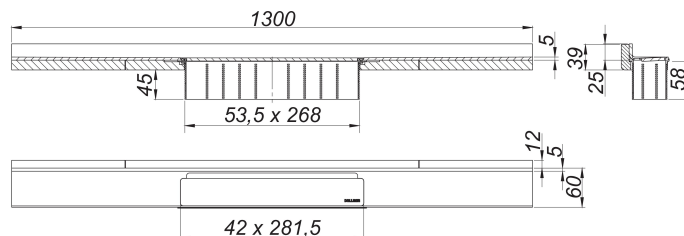

## shower channel CeraWall Select N polished stainless steel, 1300 mm

Part number: 536624

GTIN: 4001636536624

Rebate group: 11

### Description:

shower channel CeraWall Select N polished stainless steel, 1300 mm

for installation with drain body DallFlex, DallFlex Plan, DallFlex vertical and shower underlay DallFlex Wall, DallFlex Wall Plan.

Drainage-strip with engineered precision fall, visibly installed at the junction of wall and floor. Suitable for natural stone floor and wall finish 24 – 32 mm (including adhesive), length can be adjusted by one millimeter.

#### material

304 stainless steel, 5 mm solid, mirror polished, load class K 3 (300 kg)