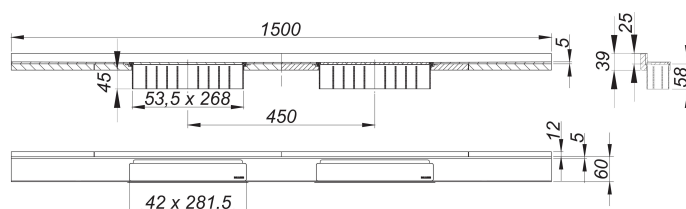

shower channel CeraWall Select N Duo polished stainless steel, 1500 mm

Part number: 536679
 GTIN: 4001636536679
 Rebate group: 11

Description:

shower channel CeraWall Select N Duo polished stainless steel, 1500 mm

for installation with drain body DallFlex Duo, DallFlex Duo Plan and DallFlex Duo vertical.

Drainage-strip with engineered precision fall, visibly installed at the junction of wall and floor. Suitable for natural stone floor and wall finish 24 – 32 mm (including adhesive), length can be adjusted by one millimeter.

specification

- two cover plates
- self-adhesive security tape S 3 with cut-resistant stainless steel mesh and sound insulation
- accessories for installation and positioning
- temporary blanking plate with integrated level

material

304 stainless steel, mirror polished

Ordering CeraWall Select N Duo:

Please order drain body DallFlex Duo + shower channel Cerawall Select N Duo as two separate components.