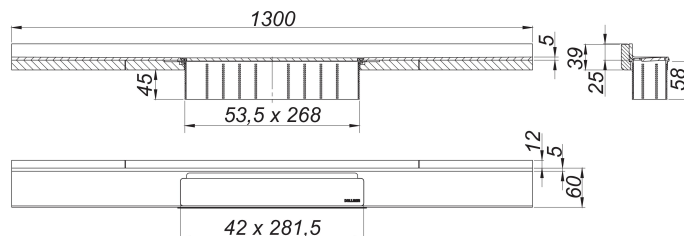

shower channel CeraWall Select N satin stainless steel, 1300 mm

Part number: 536785
 GTIN: 4001636536785
 Rebate group: 11

Description:

shower channel CeraWall Select N satin stainless steel, 1300 mm

for installation with drain body DallFlex , DallFlex Plan and DallFlex vertical.

Drainage-strip with engineered precision fall, visibly installed at the junction of wall and floor. Suitable for natural stone floor and wall finish 24 – 32 mm (including adhesive), length can be adjusted by one millimeter.

specification

- cover plate
- self-adhesive security tape S 3 with cut-resistant stainless steel mesh and sound insulation
- accessories for installation and positioning
- temporary blanking plate with integrated level

material

304 stainless steel, satin finished

Ordering CeraWall Select N Duo:

Please order drain body DallFlex Duo + shower channel Cerawall Select N Duo as two separate components.