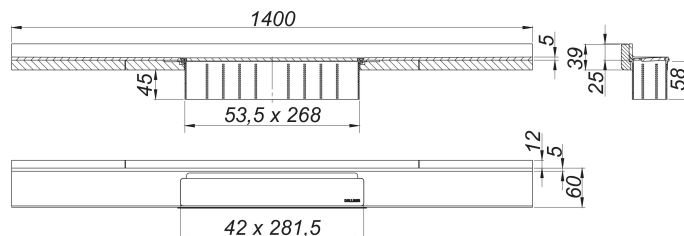

shower channel CeraWall Select N satin stainless steel, 1400 mm

Part number: 536792

GTIN: 4001636536792

Rebate group: 11

Description:

shower channel CeraWall Select N satin stainless steel, 1400 mm

for installation with drain body DallFlex , DallFlex Plan and DallFlex vertical.

Drainage-strip with engineered precision fall, visibly installed at the junction of wall and floor. Suitable for natural stone floor and wall finish 24 – 32 mm (including adhesive), length can be adjusted by one millimeter.

specification

- cover plate
- self-adhesive security tape S 3 with cut-resistant stainless steel mesh and sound insulation
- accessories for installation and positioning
- temporary blanking plate with integrated level

material

304 stainless steel, satin finished

Ordering CeraWall Select N Duo:

Please order drain body DallFlex Duo + shower channel Cerawall Select N Duo as two separate components.