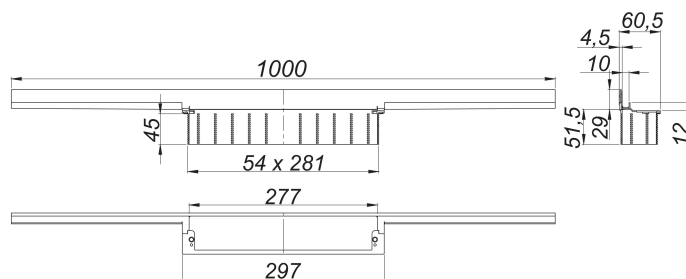

shower channel CeraWall Individual red gold matt, 1000 mm

Part number: 536914

GTIN: 4001636536914

Rebate group: 11

Description:

shower channel CeraWall Individual red gold matt, 1000 mm

for installation with drain body DallFlex, DallFlex Plan, DallFlex vertical and shower underlay DallFlex Wall, DallFlex Wall Plan.

Concealed channel with integrated fall, for installation at the junction of wall and floor. Suitable for floor and wall finish of 12 – 24 mm (including adhesive), length can be adjusted by one millimeter.

specification

- self-adhesive security tape S 3 with cut-resistant stainless steel mesh and sound insulation
- accessories for installation and positioning
- scriber template
- construction and sealing adhesive
- temporary blanking plate

Material

304 stainless steel, PVD coating in red gold matt

Ordering CeraWall Individual:

Please order drain body DallFlex or shower underlay DallFlex Wall + shower channel CeraWall Individual + cover plate as three components.