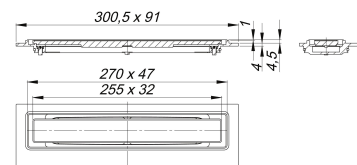

shower channel CeraFrame Liquid, 270 x 47 mm

Part number: 537393
GTIN: 4001636537393
Rebate group: 11

Description:

shower channel CeraFrame Liquid, 270 x 47 mm

for installation with drain body DallFlex DallFlex Plan, CeraFlex and CeraFlex Plan in trowelled jointless thin-layer floor coatings of selected manufacturers. Suitable for coatings with total construction height of 4.5 mm incl. waterproofing.

SPECIFICATION

- coatable cover plate 255 x 32 mm
- two-level troweling aid
- temporary blanking plate

MATERIAL

304 stainless steel, 300 x 91 mm, 8 mm solid, frame 270 x 47 mm, load class K 3 (300 kg)

Ordering CeraFrame Liquid:

Please order drain body DallFlex or CeraFlex + shower channel CeraFrame Liquid!

Note:

The thin-layer trowel system must be suitable and tested for use on waterproofing according to DIN 18534 in level access showers. The manufacturer's instructions must be followed during the application.