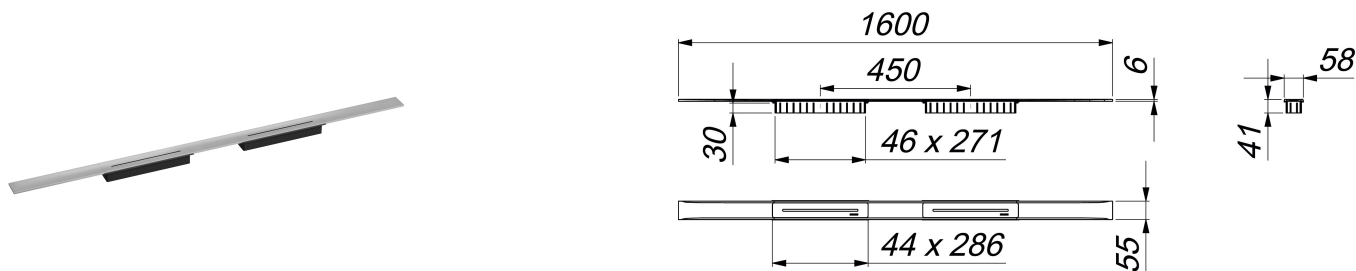

## shower channel CeraFloor Select Duo polished stainless steel, 1600 mm

Part number: 537485  
 GTIN: 4001636537485  
 Rebate group: 11

### Description:

shower channel CeraFloor Select Duo polished stainless steel, 1600 mm  
 for installation with drain body DallFlex Duo, DallFlex Plan Duo and DallFlex Duo vertical.  
 Drainage Strip with engineered precision fall, flush-mounted in the shower area. Suitable for floor finish of 10 – 32 mm and wall finish of 12 – 24 mm (including adhesive), length can be adjusted by one millimeter.

#### specification

- two cover plates
- accessories for installation and positioning
- temporary blanking plate

#### material

304 stainless steel, 6 mm solid, mirror polished, load class K 3 (300 kg)