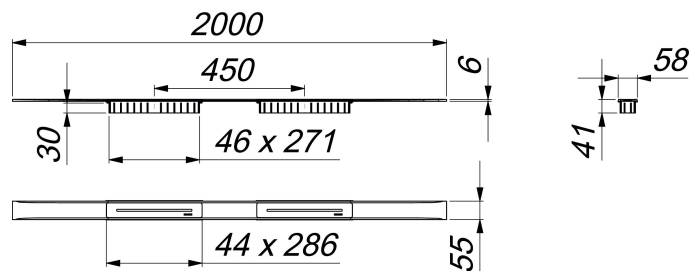

## shower channel CeraFloor Select Duo polished stainless steel, 2000 mm

Part number: 537522  
 GTIN: 4001636537522  
 Rebate group: 11

### Description:

shower channel CeraFloor Select Duo polished stainless steel, 2000 mm  
 for installation with drain body DallFlex Duo, DallFlex Plan Duo and DallFlex Duo vertical.  
 Drainage Strip with engineered precision fall, flush-mounted in the shower area. Suitable for floor finish of 10 – 32 mm and wall finish of 12 – 24 mm (including adhesive), length can be adjusted by one millimeter.

#### material

304 stainless steel, 6 mm solid, mirror polished, load class K 3 (300 kg)