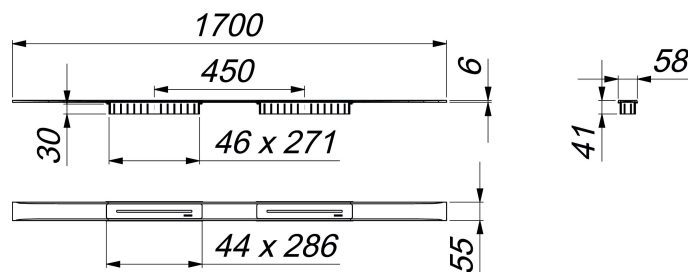

## shower channel CeraFloor Select Duo satin stainless steel, 1700 mm

Part number: 537607  
 GTIN: 4001636537607  
 Rebate group: 11

### Description:

shower channel CeraFloor Select Duo satin stainless steel, 1700 mm  
 for installation with drain body DallFlex Duo, DallFlex Plan Duo and DallFlex Duo vertical.  
 Drainage Strip with engineered precision fall, flush-mounted in the shower area. Suitable for floor finish of 10 – 32 mm and wall finish of 12 – 24 mm (including adhesive), length can be adjusted by one millimeter.

#### material

304 stainless steel, 6 mm solid, satin finished, load class K 3 (300 kg)