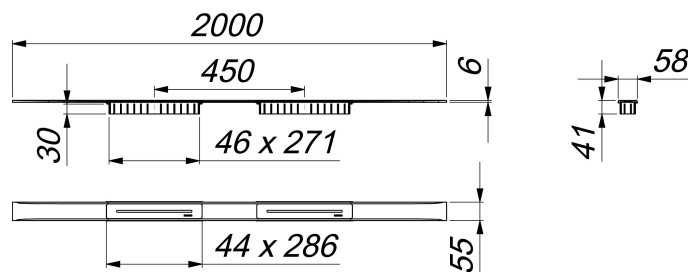

shower channel CeraFloor Select Duo satin stainless steel, 2000 mm

Part number: 537638

GTIN: 4001636537638

Rebate group: 11

Description:

shower channel CeraFloor Select Duo satin stainless steel, 2000 mm

for installation with drain body DallFlex Duo, DallFlex Plan Duo and DallFlex Duo vertical.

Drainage Strip with engineered precision fall, flush-mounted in the shower area. Suitable for floor finish of 10 – 32 mm and wall finish of 12 – 24 mm (including adhesive), length can be adjusted by one millimeter.

specification

- two cover plates
- accessories for installation and positioning
- temporary blanking plate

material

304 stainless steel, 6 mm solid, satin finished, load class K 3 (300 kg)

Ordering CeraFloor Select Duo: