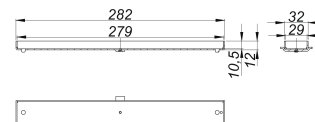

cover plate CeraFloor/CeraFrame Individual red gold matt

Part number: 537652
GTIN: 4001636537652
Rebate group: 11

Description:

cover plate CeraFloor/CeraFrame Individual red gold matt
cover plate for shower channel CeraFloor Individual and CeraFrame Individual, for tiling with individual floor coverings.

Material:
304 stainless steel, PVD coating in red gold matt

Ordering CeraFloor Individual:

Please order drain body DallFlex or shower underlay DallFlex Floor + shower channel CeraFloor Individual + cover plate CeraFloor/CeraFrame Individual!